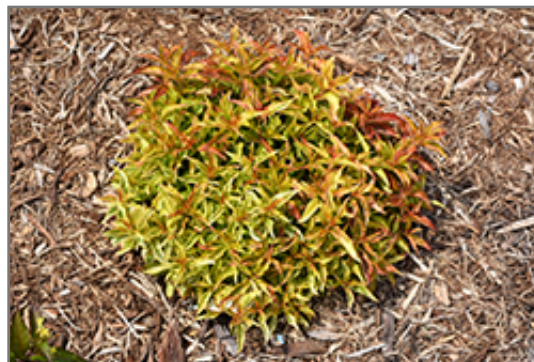

My Monet Sunset Weigela
Photo courtesy of NetPS Plant Finder