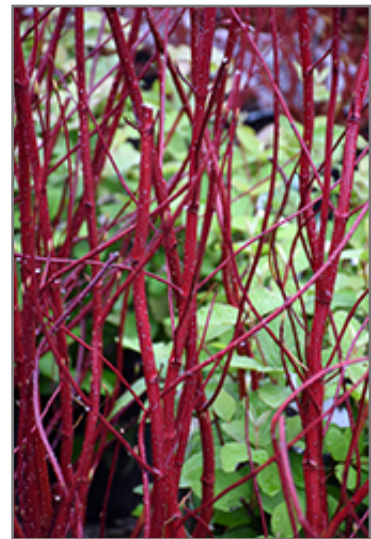

An incredibly attractive and vigorous shrub valued for its blazing red stems which glow against the winter snow, fruits are also ornamental; shrubby sprawling habit but suckers much less than the species

Ornamental Features

Bailey Red-Twig Dogwood is primarily grown for its highly ornamental fruit. It features an abundance of magnificent powder blue berries in late summer. It has clusters of creamy white flowers at the ends of the branches in late spring. It has green deciduous foliage. The pointy leaves turn an outstanding brick red in the fall. The cherry red branches are extremely showy and add significant winter interest.

Landscape Attributes

Bailey Red-Twig Dogwood is a multi-stemmed deciduous shrub with an upright spreading habit of growth. Its average texture blends into the landscape, but can be balanced by one or two finer or coarser trees or shrubs for an effective composition.

This is a relatively low maintenance shrub, and can be pruned at anytime. It is a good choice for attracting birds to your yard. It has no significant negative characteristics.

Bailey Red-Twig Dogwood is recommended for the following landscape applications;